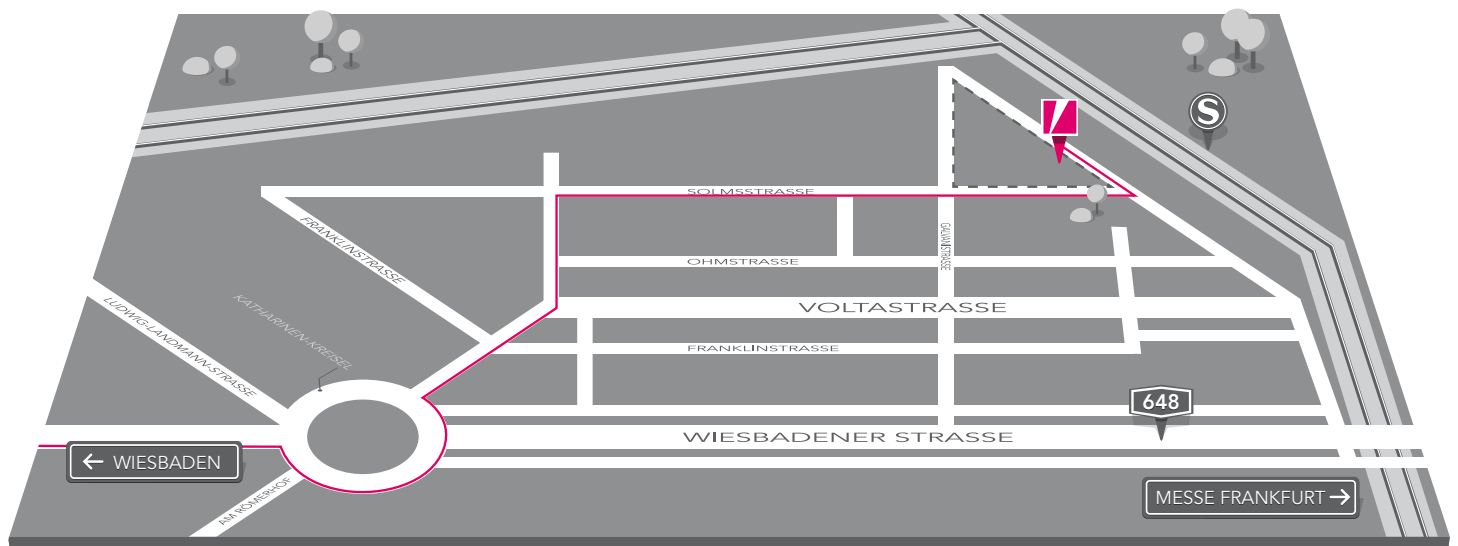

**PINK
CARROTS**

IDEAS THAT MOVE
PEOPLE AND BRANDS

HOW TO FIND US COMING FROM WIESBADEN

- ↑ 1. Highway  direction **Frankfurt**
- ↗ 2. Exit  **Eschborn** direction **Kronberg/Schwalbach/Sossenheim**
- ↑↑ 3. At Highway Crossing  **Eschborner Dreieck** keep **left** and follow the  signs in the direction of **Frankfurt-Stadtmitte/Frankfurter Kreuz/ Frankfurt-Rödelheim/Flughafen**
- ↙ 4. Exit in the direction of **Frankfurt-Rödelheim/Frankfurt-Bockenheim/ Westkreuz Frankfurt**
- ↪ 5. Make a slight **right turn** on **Katharinenkreisel/B44**
- ↶ 6. Make a slight **left turn** on **Katharinenkreisel**
- ↑ 7. Continue on **Voltastraße**
- ↶ 8. Make a slight **left turn** on **An der Dammheide**
- ↪ 9. Make a **right turn** at the second junction to get onto **Solmsstraße**.
We are approximately **500 m** to the **left** on **Solmsstraße**.

Solmsstraße 4, 60486 Frankfurt

**PINK
CARROTS**

IDEAS THAT MOVE
PEOPLE AND BRANDS

HOW TO FIND US COMING FROM WÜRZBURG

- ↑ 1. Highway  direction Frankfurt/Stuttgart
- ↑↑ 2. At Highway Crossing  Frankfurter Kreuz keep **right** and follow the  signs in the direction of Hannover/Kassel/Dortmund
- ↑↑ 3. At Highway Crossing  Westkreuz Frankfurt keep **right** and follow the  signs in the direction of Frankfurt-Stadtmitte
- ↘ 4. Exit in the direction of Frankfurt-Rödelheim/Frankfurt-Bockenheim/
Westkreuz Frankfurt
- ↪ 5. Make a slight **right turn** on Katharinenkreisel/B44
- ↶ 6. Make a slight **left turn** on Katharinenkreisel
- ↑ 7. Continue on Voltastraße
- ↶ 8. Make a slight **left turn** on An der Dammheide
- ↪ 9. Make a **right turn** at the second junction to get onto Solmsstraße.
We are approximately **500 m** to the **left** on Solmsstraße.