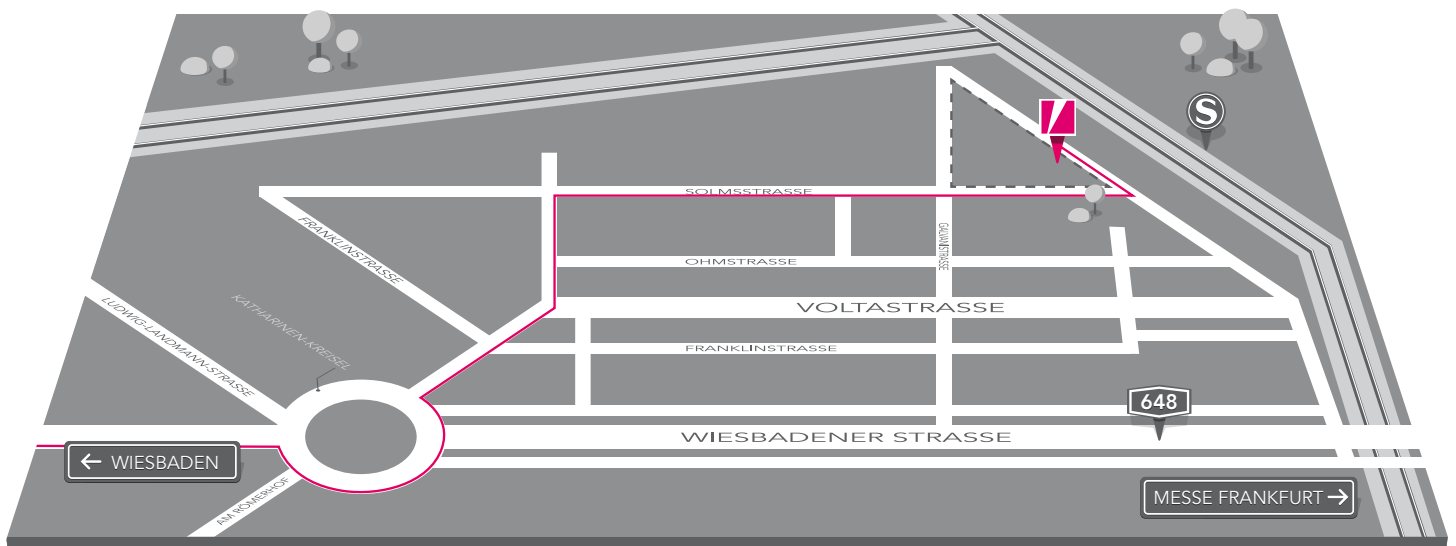

Solmsstraße 4, 60486 Frankfurt

HOW TO FIND US COMING FROM DARMSTADT

-  1. From  take the Highway Entrance Ramp in the direction of **Frankfurt**
-  2. At Highway Crossing  Westkreuz Frankfurt keep **right** and follow the  signs in the direction of **Frankfurt-Stadtmitte**
-  3. **Exit** in the direction of **Frankfurt-Rödelheim/Frankfurt-Bockenheim/ Westkreuz Frankfurt**
-  4. Make a slight **right turn** on **Katharinenkreisel/B44**
-  5. Make a slight **left turn** on **Katharinenkreisel**
-  6. Continue on **Voltastraße**
-  7. Make a slight **left turn** on **An der Dammheide**
-  8. Make a **right turn** at the second junction to get onto **Solmsstraße**.
We are approximately **500 m** to the **left** on **Solmsstraße**.

Solmsstraße 4, 60486 Frankfurt

**PINK
CARROTS**

IDEAS THAT MOVE
PEOPLE AND BRANDS

HOW TO FIND US USING PUBLIC TRANSPORTATION

1. **Frankfurt Hbf (tief)**
S-Bahn – **S3** in the direction **Bad Soden (Taunus)**, 3 Stations
-

2. **Frankfurt (Main) West**
-

3. On foot to **Solmsstraße 4**, 60486 Frankfurt, approximately **2 minutes**
-

Solmsstraße 4, 60486 Frankfurt

For up-to-date information and train schedules:
<http://www.rmv.de/auskunft/bin/jp/query.exe/dn#focus>