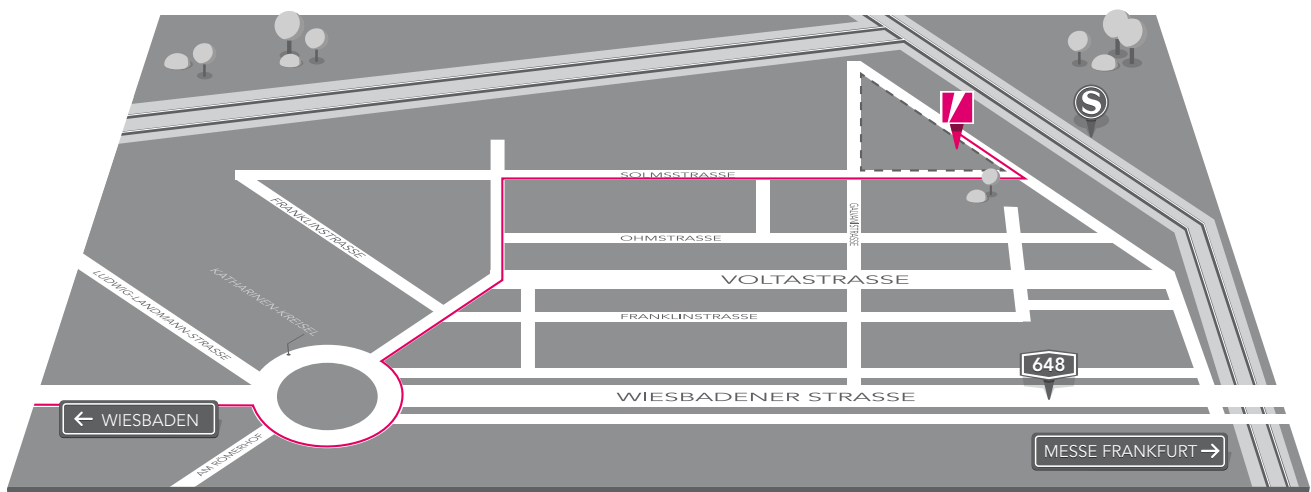

Solmsstraße 4, 60486 Frankfurt

HOW TO FIND US COMING FROM HANAU

-  1. Highway Entrance Ramp in the direction of **Frankfurter Kreuz/Dieburg/A3/B43**, continue **350 m** further onto **B43a**
-  2. Keep **left** at the junction and continue on **B45**
-  3. Exit **A3** in the direction of **Köln/Frankfurter Kreuz/Flughafen/Offenbach**
-  4. At Highway Crossing **50** **Frankfurter Kreuz** keep **right** and follow the **A5** signs the direction of **Hannover/Kassel/Dortmund**
-  5. At Highway Crossing **19** **Westkreuz Frankfurt** keep **right** and follow the **A648** signs in the direction of **Frankfurt-Stadtmitte**
-  6. Exit in the direction of **Frankfurt-Rödelheim/Frankfurt-Bockenheim/Westkreuz Frankfurt**
-  7. Make a slight **right** turn on **Katharinenkreisel/B44**
-  8. Make a slight **left** turn on **Katharinenkreisel**
-  9. Continue on **Voltastraße**
-  10. Make a slight **left** turn on **An der Dammheide**
-  11. Make a **right** turn at the second junction to get onto **Solmsstraße**.
We are approximately **500 m** to the **left** on **Solmsstraße**.

Solmsstraße 4, 60486 Frankfurt

HOW TO FIND US COMING FROM DARMSTADT

-  1. From  take the Highway Entrance Ramp in the direction of **Frankfurt**
-  2. At Highway Crossing  Westkreuz Frankfurt keep **right** and follow the  signs in the direction of **Frankfurt-Stadtmitte**
-  3. **Exit** in the direction of **Frankfurt-Rödelheim/Frankfurt-Bockenheim/ Westkreuz Frankfurt**
-  4. Make a slight **right turn** on **Katharinenkreisel/B44**
-  5. Make a slight **left turn** on **Katharinenkreisel**
-  6. Continue on **Voltastraße**
-  7. Make a slight **left turn** on **An der Dammheide**
-  8. Make a **right turn** at the second junction to get onto **Solmsstraße**.
We are approximately **500 m** to the **left** on **Solmsstraße**.