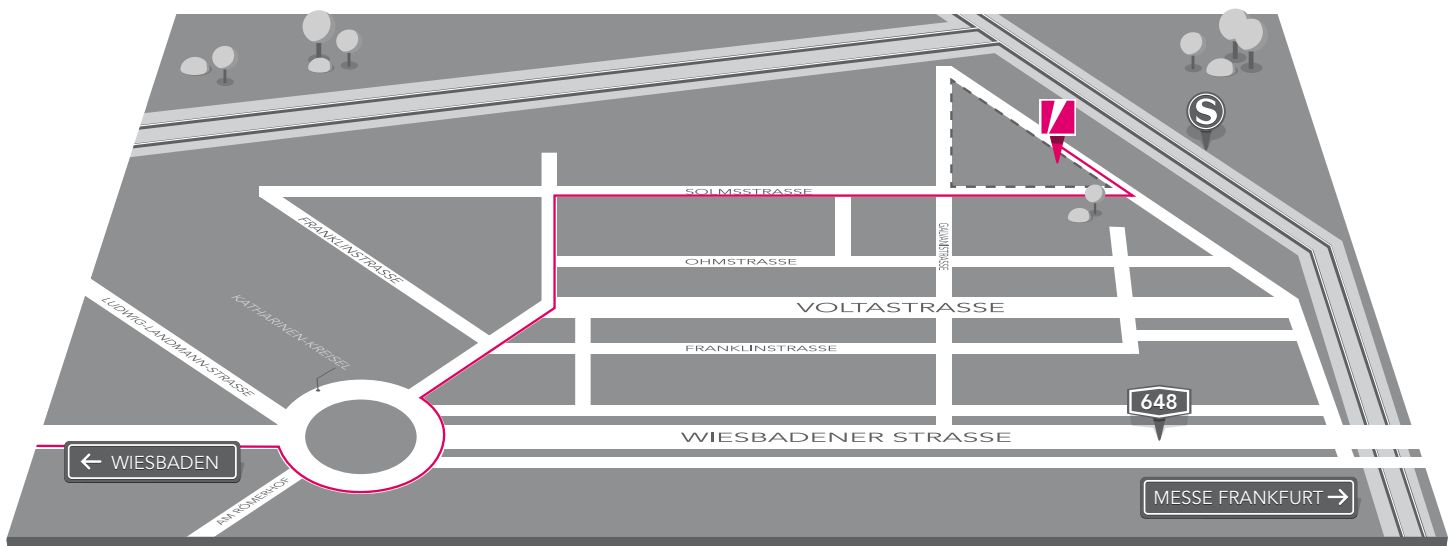

**PINK
CARROTS**

IDEAS THAT MOVE
PEOPLE AND BRANDS

HOW TO FIND US COMING FROM WÜRZBURG

1. ↑ 1. Highway direction Frankfurt/Stuttgart
2. ↑↑ 2. At Highway Crossing Frankfurter Kreuz keep **right** and follow the signs in the direction of Hannover/Kassel/Dortmund
3. ↑↑ 3. At Highway Crossing Westkreuz Frankfurt keep **right** and follow the signs in the direction of Frankfurt-Stadtmitte
4. ↘ 4. Exit in the direction of Frankfurt-Rödelheim/Frankfurt-Bockenheim/
   Westkreuz Frankfurt
5. ↪ 5. Make a slight **right turn** on Katharinenkreisel/B44
6. ↶ 6. Make a slight **left turn** on Katharinenkreisel
7. ↑ 7. Continue on Voltastraße
8. ↶ 8. Make a slight **left turn** on An der Dammheide
9. ↪ 9. Make a **right turn** at the second junction to get onto Solmsstraße.
   We are approximately **500 m** to the **left** on Solmsstraße.

Solmsstraße 4, 60486 Frankfurt